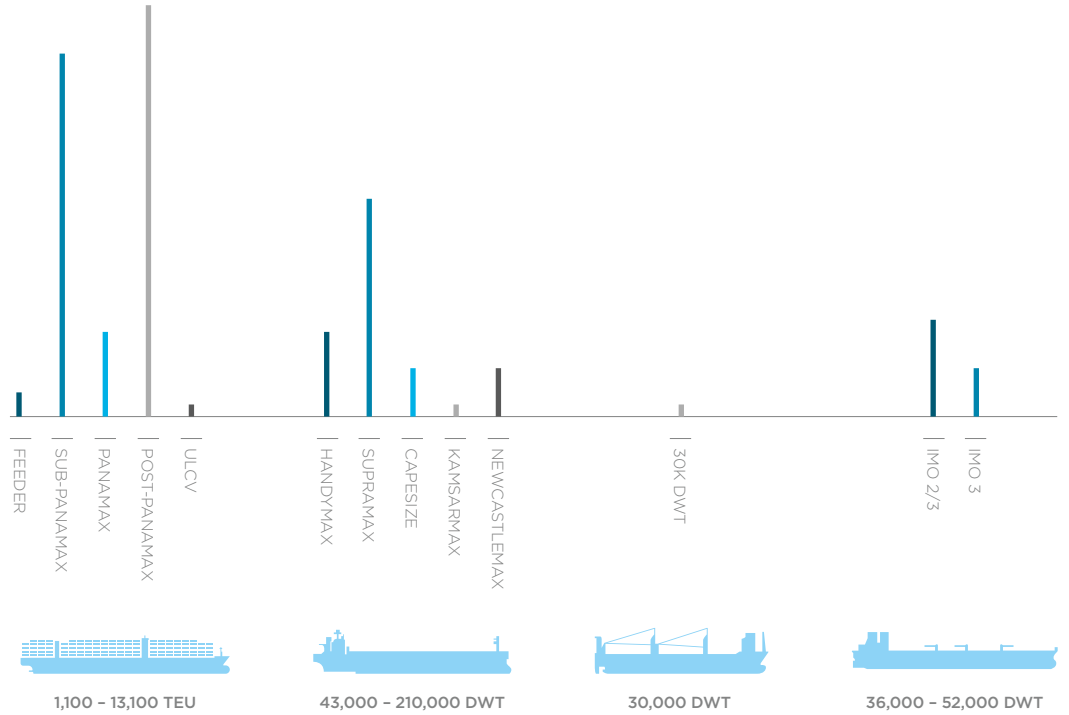

FLEET STRUCTURE

GLOBAL OFFICES

Ship Management

Hamburg (HQ), Singapore

Crew Management

Hamburg, Constanta, Limassol, Manila

Brokerage

Hamburg, Singapore, Shanghai, Rhoon