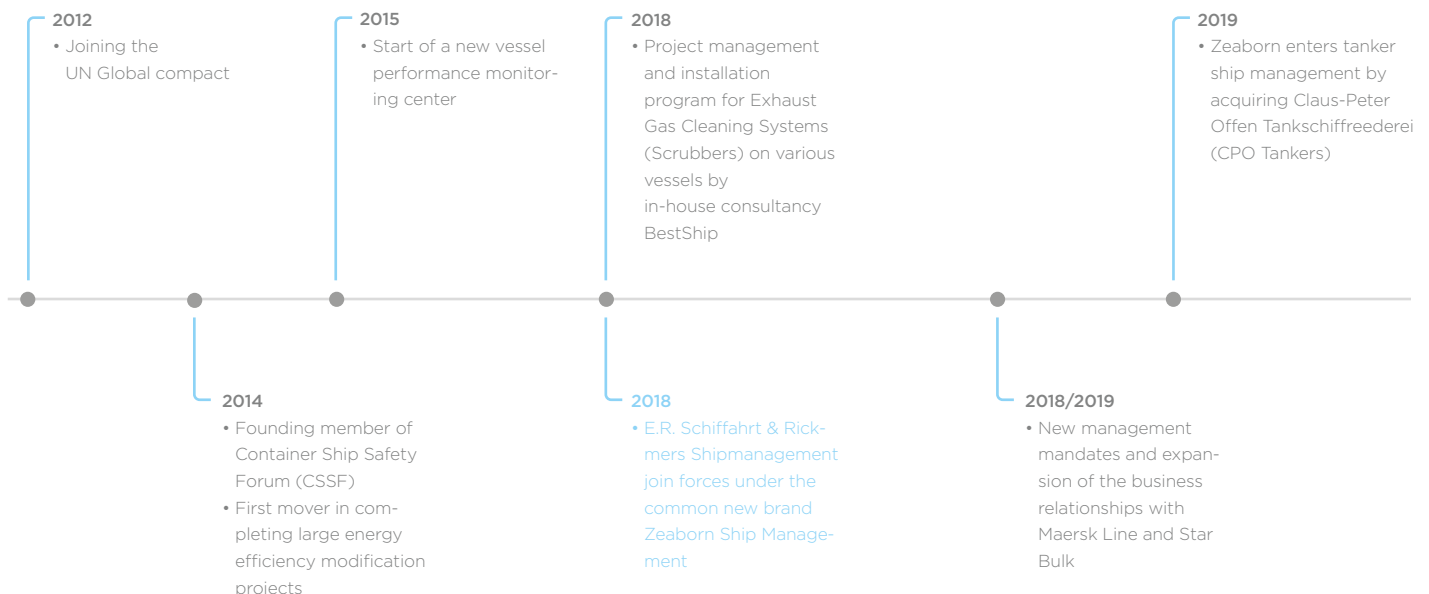

ZEABORN SHIP MANAGEMENT FACT SHEET

ALL RELEVANT FACTS AT A GLANCE

Zeaborn Ship Management is a pure third-party ship manager based in Hamburg and Singapore. We believe in Safety of people and ships, Transparency towards our customers on financial and operational matters, Asset Protection so our customers can take advantage of the market, and Reliability in performance.

We have made Safety our DNA – through Maritime Resource Management and continuous repetition of our Challenge and Intervention culture we have made vessels managed by Zeaborn Ship Management safer; and that has also saved our customers money.

Our shareholders insist on Transparency, that we open our books to our customers, who have ac-

cess to all financial and operational information on their ships.

Many of our employees come from a ship-owning background and they know very well that protecting the condition of the ships we manage serves our customers to get that charter, pass that vetting inspection, and make that vital good first impression. That is what we mean with Asset Protection.

And all of this translates in Reliability: you can count on us to do the right thing. For your ship, your investment.

MILESTONES