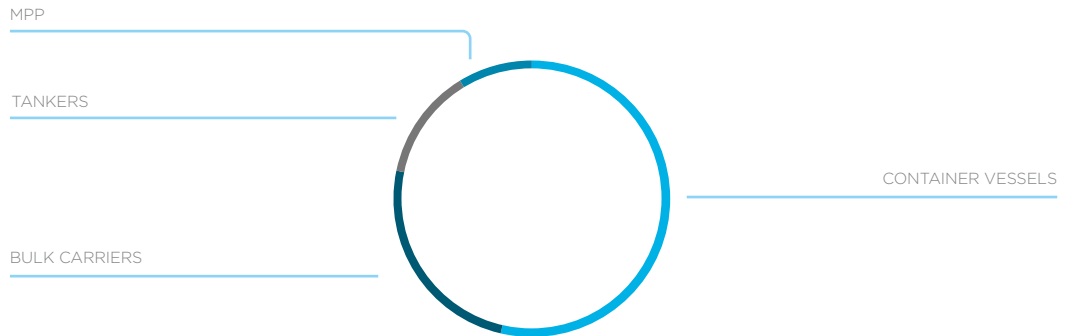

FLEET STRUCTURE

GLOBAL OFFICES

Ship Management

Hamburg (HQ), Singapore

Crew Management

Hamburg, Constanta, Limassol, Manila

Brokerage

Hamburg, Singapore, Shanghai, Rhoon